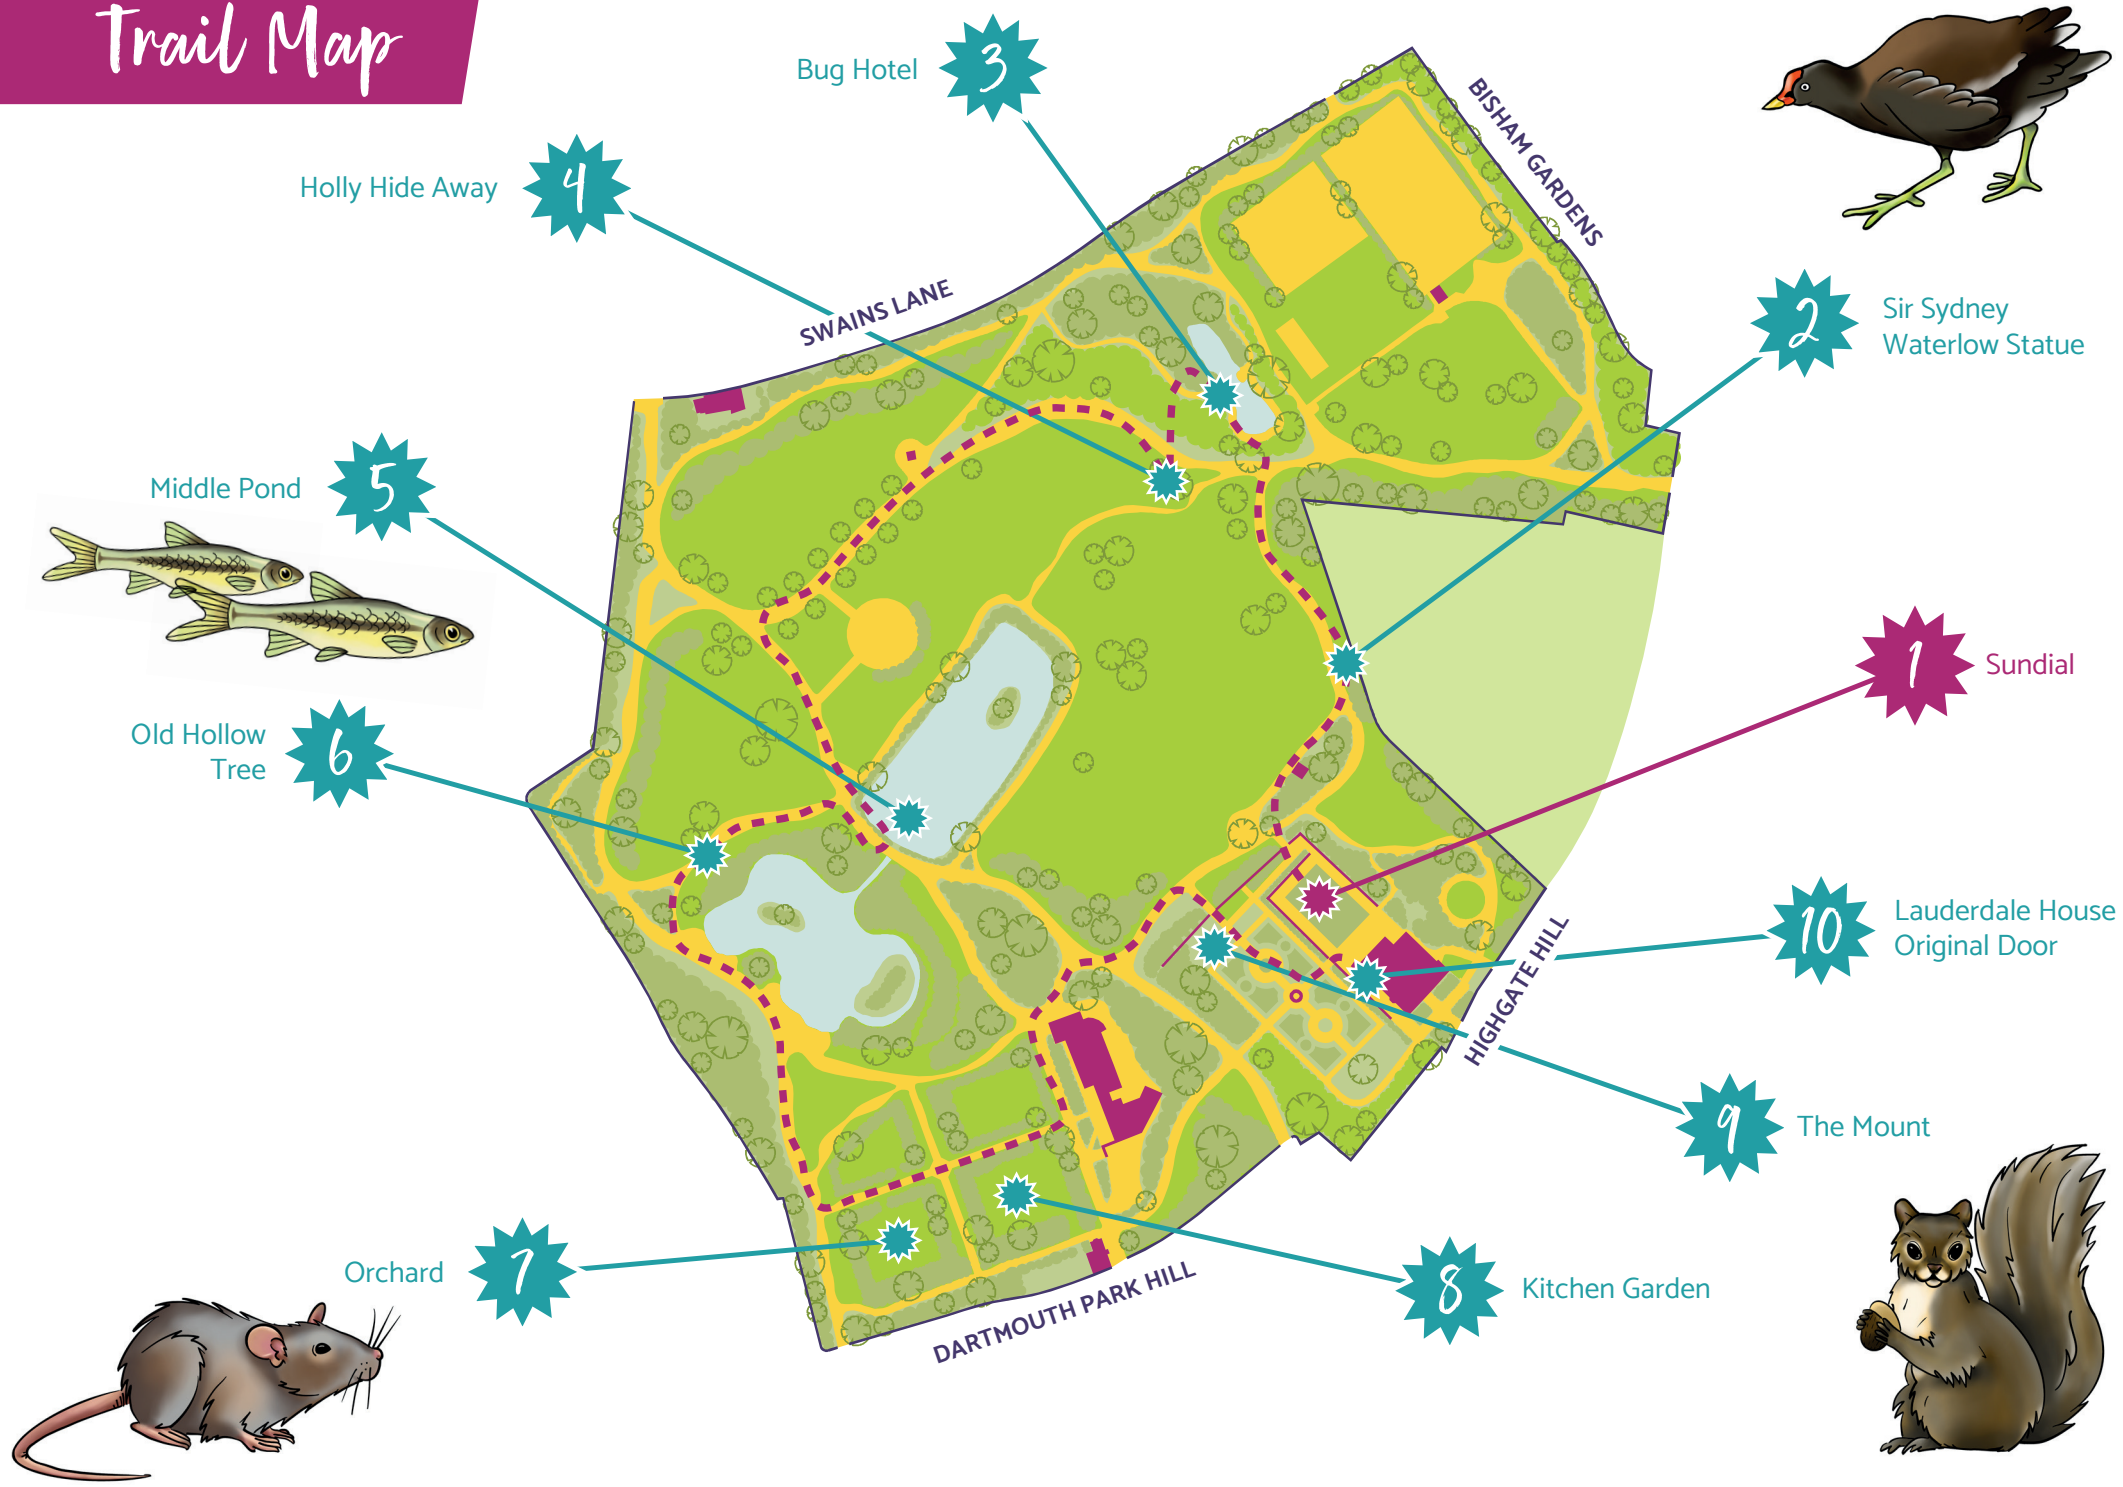

# Trail Map

Sir Sydney Waterlow Statue

Bug Hotel

Holly Hide Away

Middle Pond

Old Hollow Tree

Sundial

Lauderdale House Original Door

The Mount

Kitchen Garden

Orchard